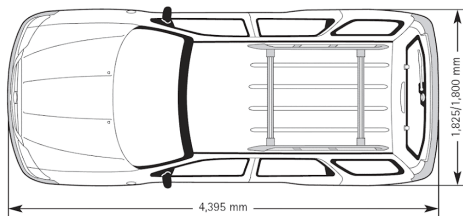

* Photo of water pump from identical engine

WATER PUMP FORD MAZDA COUGAR