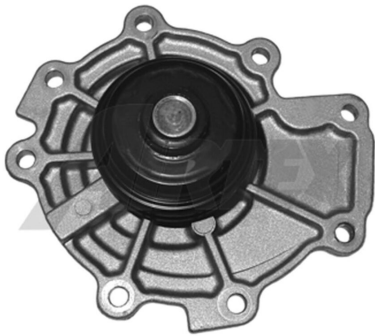

2004 Mazda Tribute - Water Pump Comparison

VEHICLE SPECS

Make:	Mazda
Model:	Tribute
Engine Type:	CU EPFW
Year:	02/2001~01/2004
VIN:	JM0CU081Y41201099
Body Type:	Wagon / SUV
Engine Size:	3.0L
Engine:	AJ V6
Power:	150kW

OVERVIEW

Jayrad Water Pump - JWP0054	\$82.79
Austral Water Pump - WP4132AX	\$97.19
Gates Water Pump - GWP7048	\$64.79
Powermax Water Pump - W7048	\$77.99
Powermax Water Pump - W8183	\$62.09
Endurotec Water Pump - WP5600E	\$49.49
Protex Water Pump - PWP7048G	\$101.69
GMB Water Pump - 7048	\$123.29
Protex Water Pump - PWP6048	\$142.19

* Photo of water pump from identical engine

WATER PUMP FORD MAZDA COUGAR

AUTOINFO

ITEM:	Jayrad Water Pump - JWP0054
PRICE:	\$82.79
NOTES:	07/2003
GRADE:	W/O Housing
FITS VEHICLE:	01~04 Mazda Tribute 3.0L
AVAILABILITY:	Special Order ~3 Days

MAZDA FORD AJ V6 'WATER PUMP'

ITEM:	Austral Water Pump - WP4132AX
PRICE:	\$97.19
NOTES:	
GRADE:	Airtex Brand - WITH Shrouded Impeller Fins
FITS VEHICLE:	01~04 Mazda Tribute 3.0L
AVAILABILITY:	Special Order ~3 Days