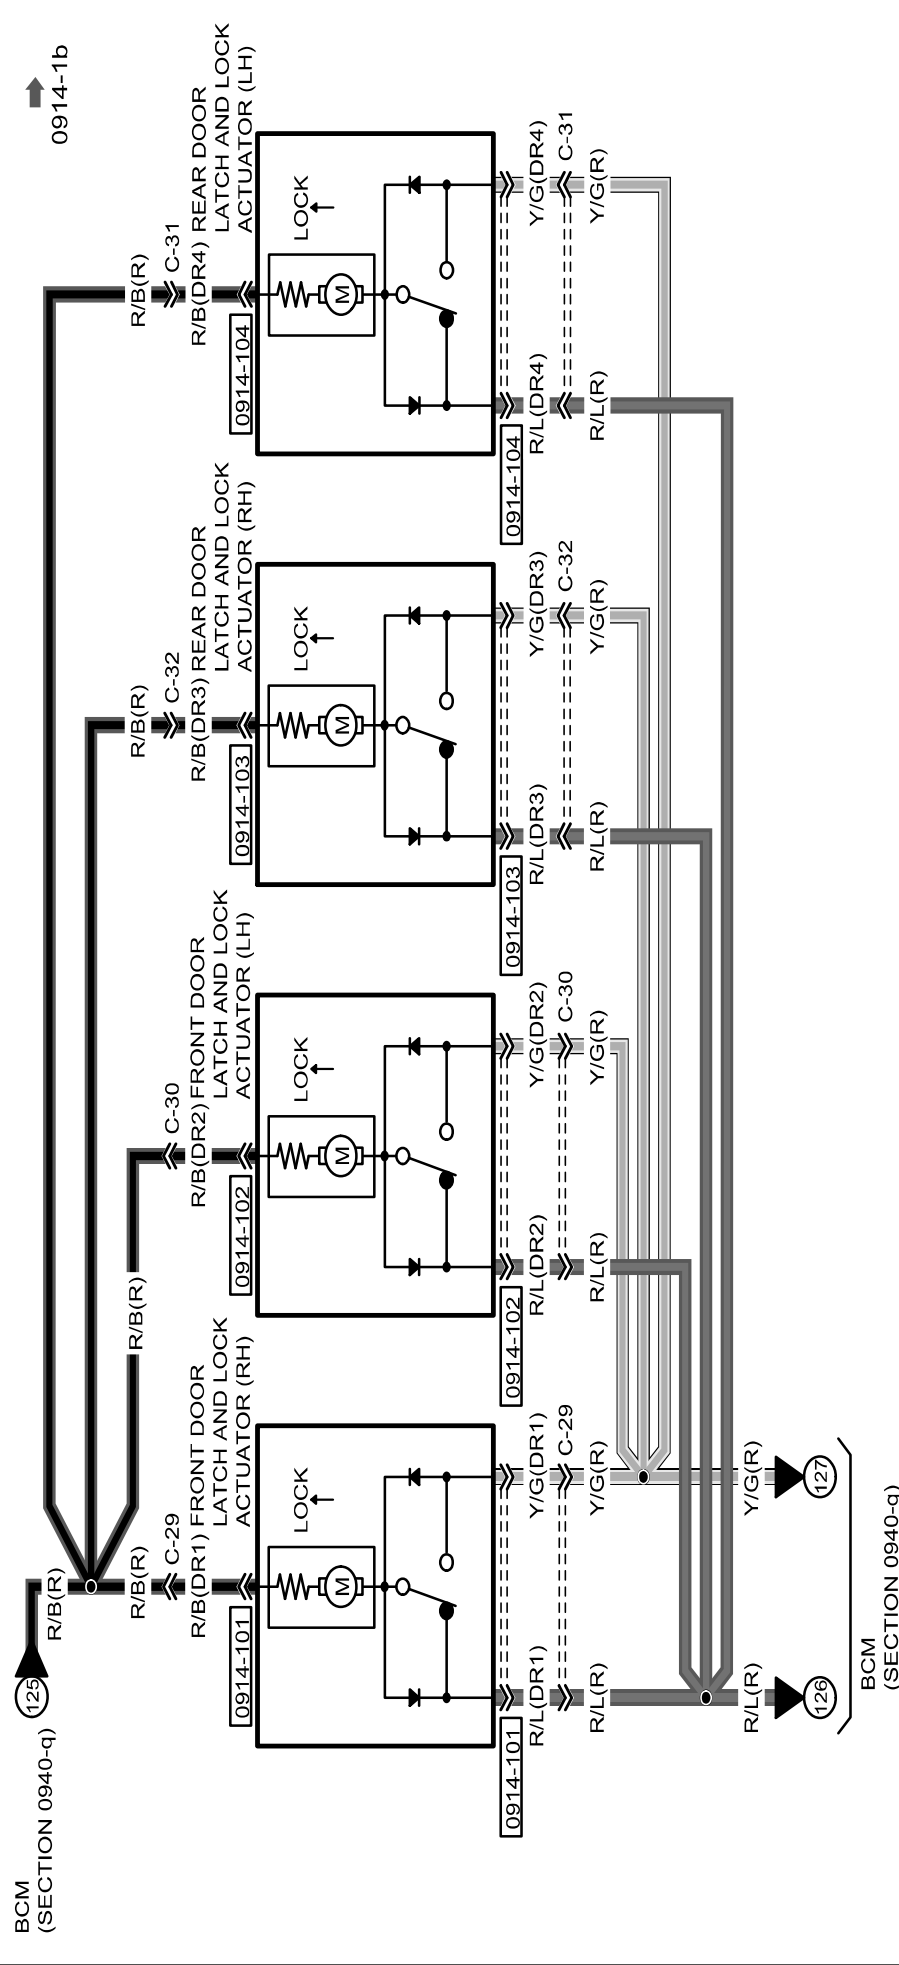

# 0914-1a

## POWER DOOR LOCK SYSTEM

0914-101 FRONT DOOR LATCH AND LOCK ACTUATOR (RH)	0914-102 FRONT DOOR LATCH AND LOCK ACTUATOR (LH)	0914-103 REAR DOOR LATCH AND LOCK ACTUATOR (RH)	0914-104 REAR DOOR LATCH AND LOCK ACTUATOR (LH)			
				: NOT USED	: NOT USED	: NOT USED